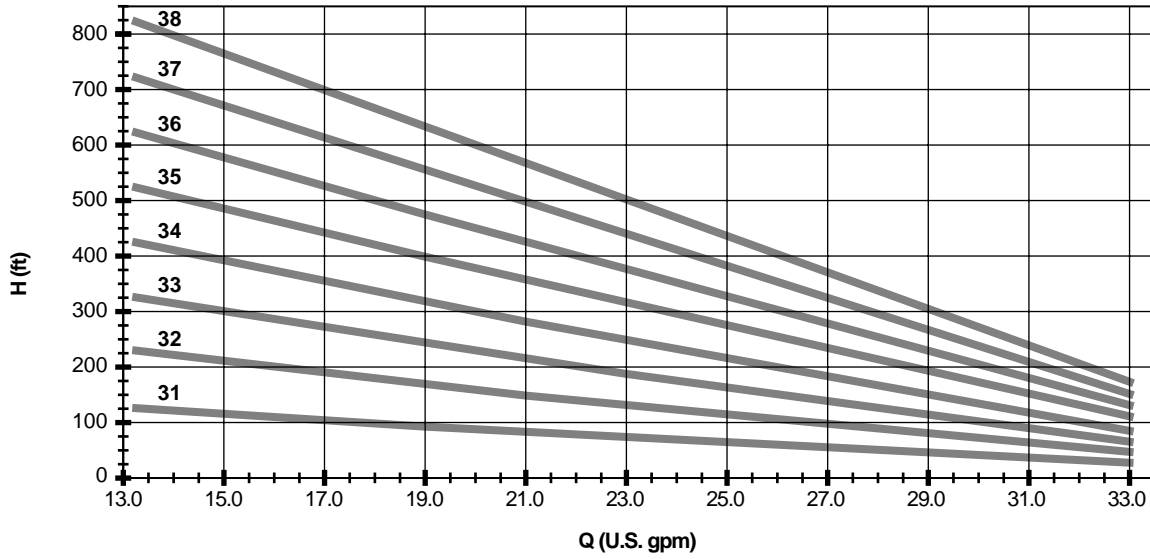

3 SC-Series Model Selection

SC30 SERIES - 1450 RPM

GRAPH 1

GRAPH 2

GRAPH 3