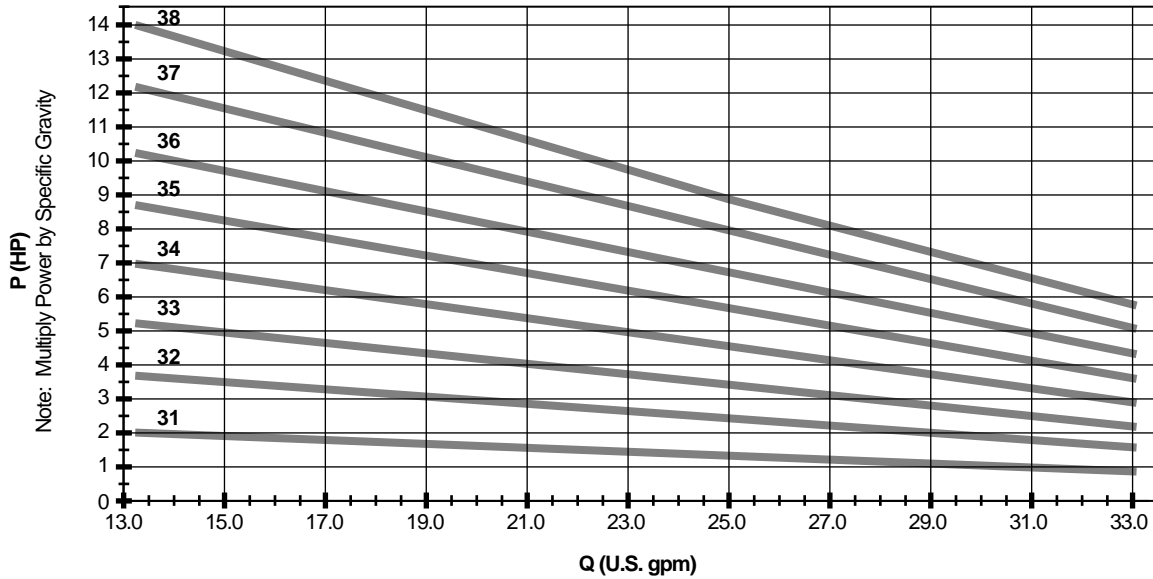

3 SC-Series Model Selection

SC30 SERIES - 1450 RPM

GRAPH 1

GRAPH 2

GRAPH 3