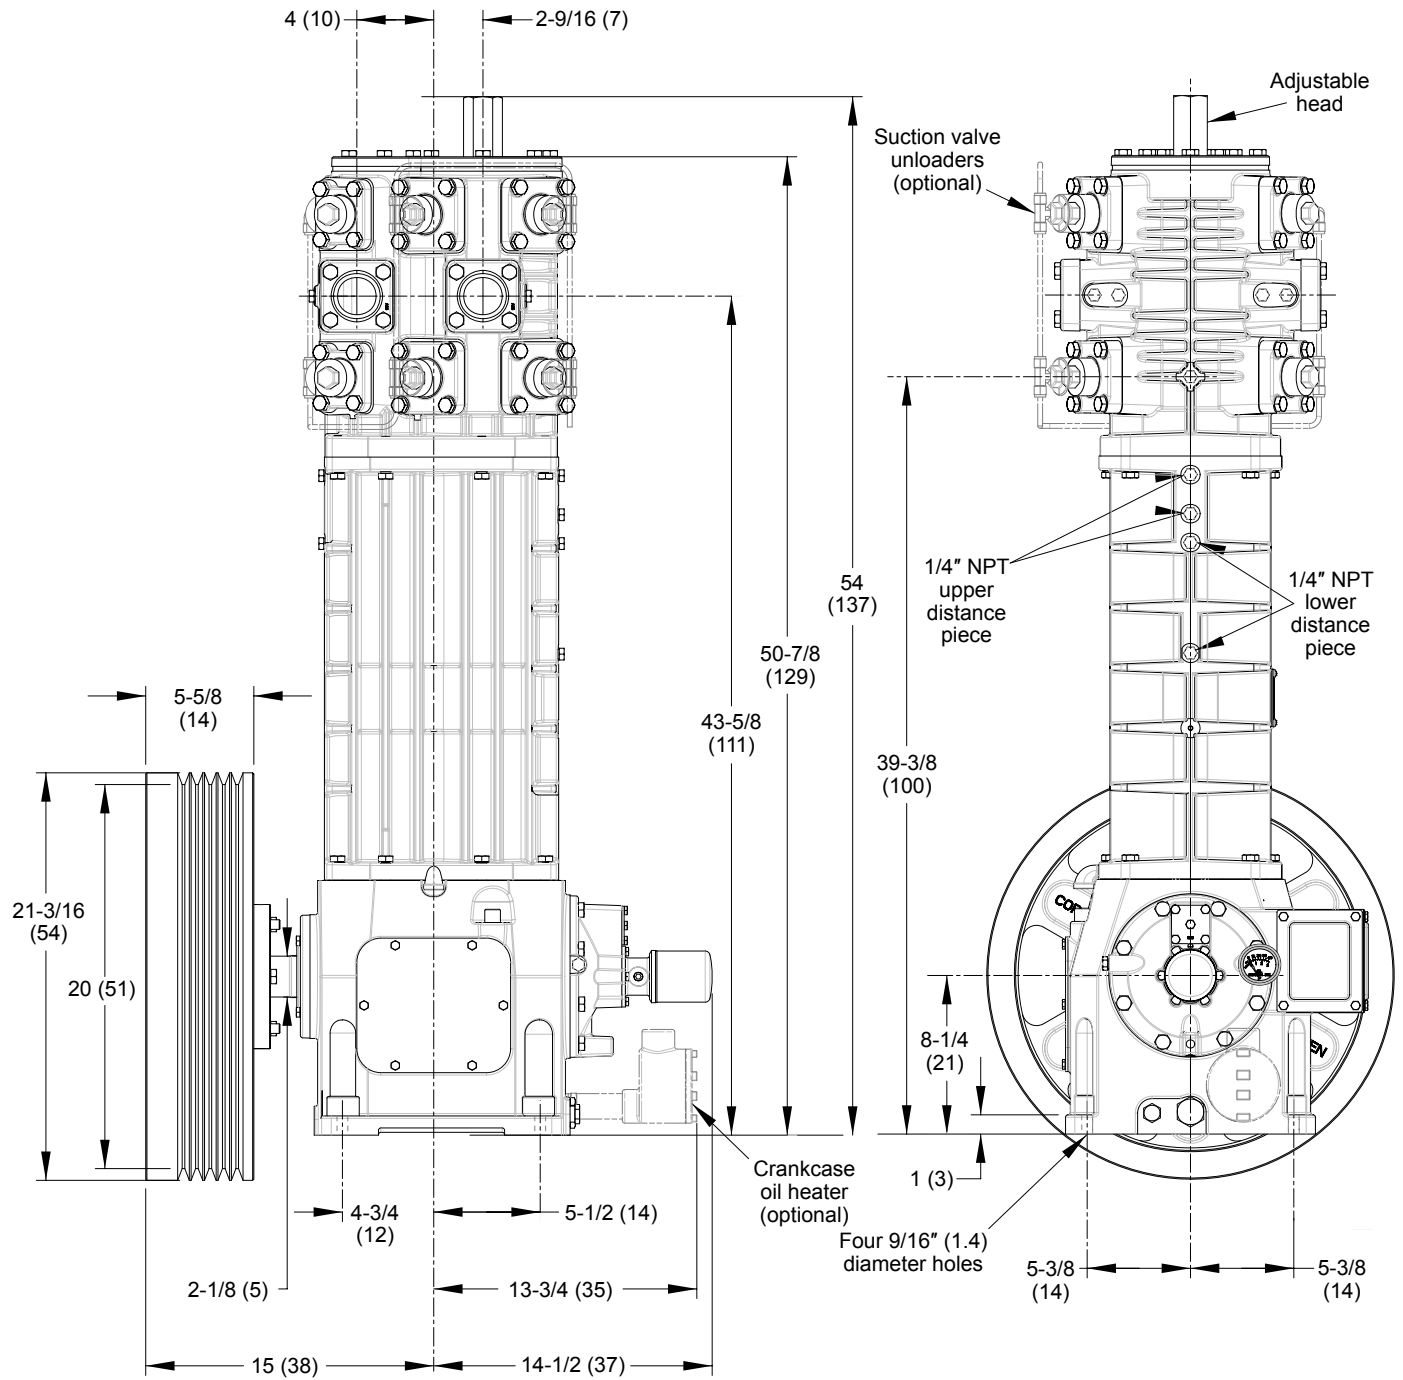

Appendix C—Outline Dimensions

Model T791 Bare Compressor with Flywheel

Inches (Centimeters)