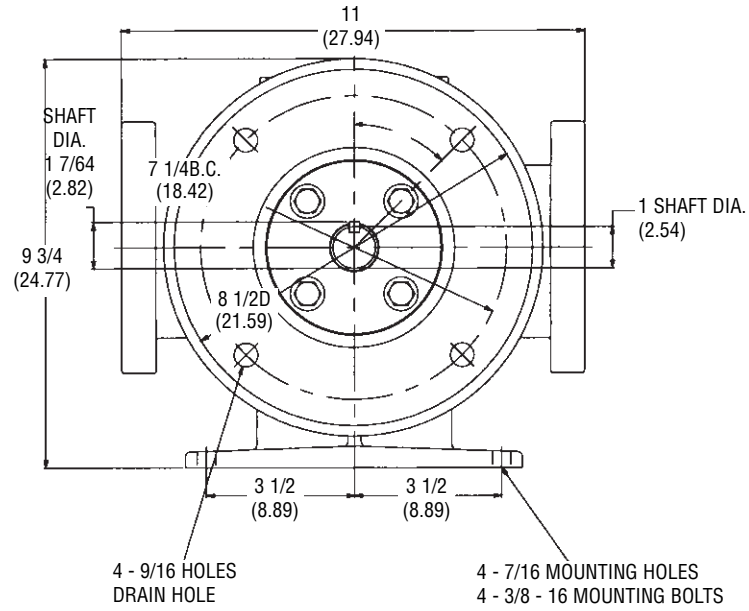

2 Sabre Series Pump Data / Dimensions

OUTLINE DIMENSIONS SSV2000

182TC / 184TC C FACE MOTOR
ADAPTABLE THROUGH
254TC / 256TC C FACE MOTORS

INLET / OUTLET
2" 150 LB. ANSI
TYPE FLANGE